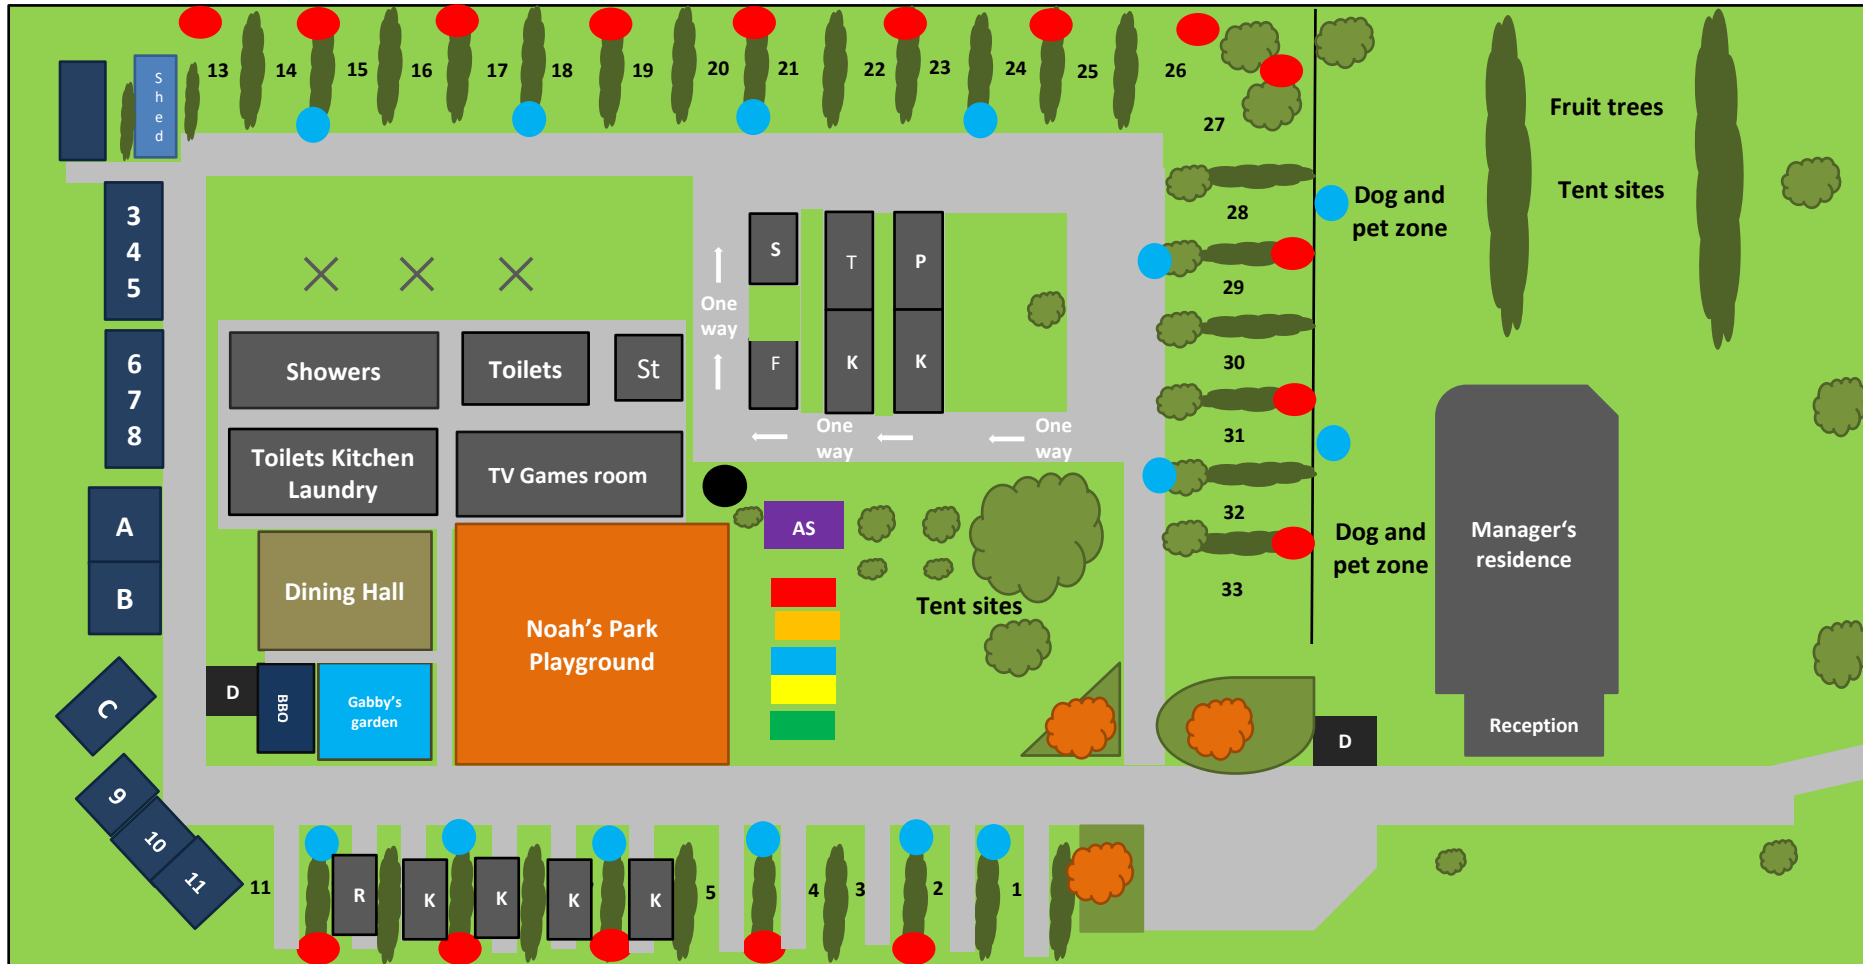

Levin Kiwi Holiday Park

Welcome

- Reception hours 2pm to 7pm
- Quiet time between 10pm and 7am
- Kitchen, laundry, TV games and dining hall are open from 7am to 9pm (winter) and 10pm (summer)
- 10am checkout
- Emergency dial 111
- Taxi 06 210 2000
- Smoking prohibited in any buildings and camp owned caravans
- Pets prohibited in main park area
- Please use recycling area located by the kitchen and storeroom

Dump station

Motels

Cabins with toilet

Powered sites

Basic cabins

Standard cabins

Studio units

Water taps

Washing lines

Assembly point