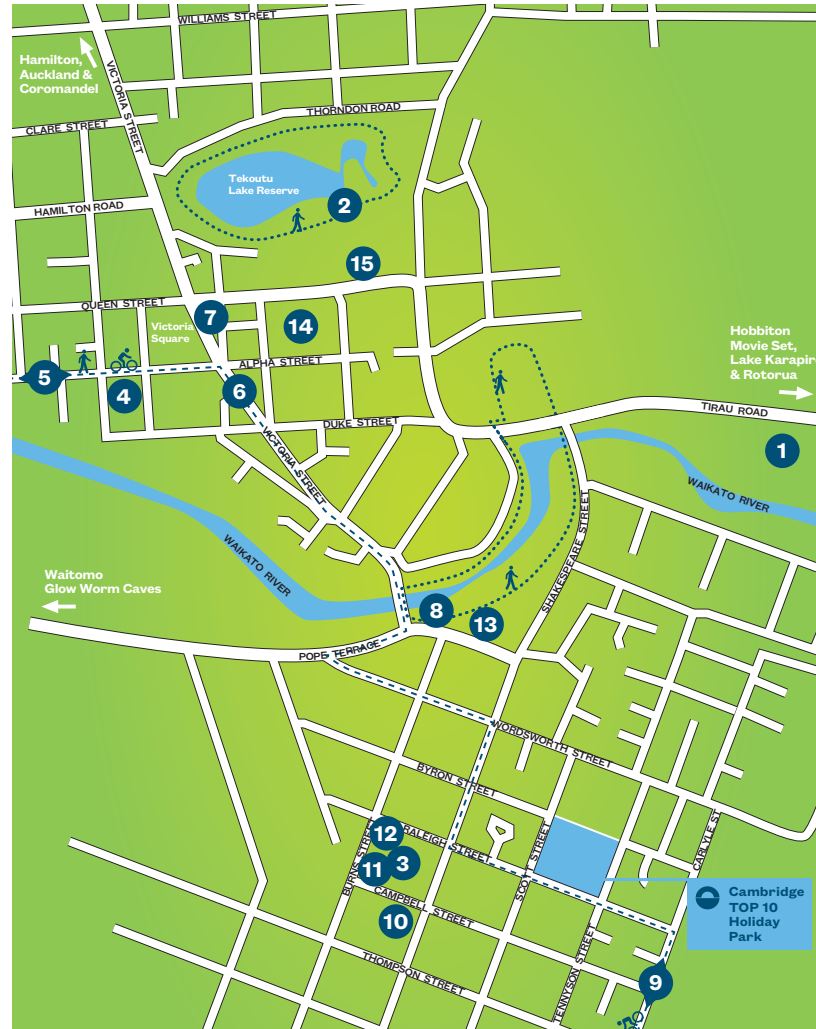

Cambridge

TOP 10 Holiday Park

We are situated 1km from Cambridge Town Centre, set in five acres of tranquil tree studded park-like grounds where cleanliness and quietness are our specialties.

32 Scott Street, Leamington,
 Cambridge 3432, New Zealand
 T: +64 7 827 5649
 E: info@cambridgetop10.co.nz
 W: cambridgetop10.co.nz

BIG SAVINGS on Scenic Train
 journeys and on-board purchases

SAVE 10% at over 130 fully branded
 BIG4 Holiday Parks around
 Australia (up to \$50 per stay)

JOIN ONLINE AT top10.co.nz

- | | | |
|---|---|--|
| <p>1 Cambridge Golf Club
112 Tirau Road</p> <hr/> <p>2 Te Koutu Lake Domain & Walking Tracks</p> <hr/> <p>3 Leamington Shopping Centre / Restaurants
Entry points off Raleigh St, Shakespeare St, Campbell St & Burns St.</p> <hr/> <p>4 Medical Centre
48 Alpha St</p> <hr/> <p>5 Te Awa Cycle / Walk Trail - to Velodrome
↔ Alpha Street ↔ Victoria Street ↔ Pope Terrace ↔ Wordsworth Street ↔ Shakespeare Street ↔ Raleigh Street ↔ Carlyle Street ↔</p> | <p>6 Main Street / Restaurants / Cafés / Banks
Victoria Street</p> <hr/> <p>7 Cambridge iSite
Corner Queen & Victoria Streets</p> <hr/> <p>8 River Trail
Corner Victoria Street & Cook Street</p> <hr/> <p>9 Cycle Way to Lake Karapiro
9.5km</p> <hr/> <p>10 Fuel</p> | <p>11 Five Stags
Free drink when you book a meal</p> <hr/> <p>12 Supermarket</p> <hr/> <p>13 Cafe 9
10% discount</p> <hr/> <p>14 Countdown</p> <hr/> <p>15 McDonald's</p> |
|---|---|--|

Dump Station: A dump station is provided for campers as indicated on our park map. Fresh water is available from all taps.

Visitors: All visitors must report to reception. Visitors vehicles must be left in the visitors car park. Day charge of \$30 per visitor. Visitors must depart by 9:00pm.

Distances from here:

Cambridge Town Centre 2.1km	Hobbiton Movie Set 25km	Auckland Airport 134.3km
Advantidrome Veladrome 5.3km	Waitomo Glow Worms Cave 64.1km	Coromandel Town 156.9km
Lake Karapiro 7.1km	Rotorua 85.5km	Hot Water Beach 161.0km