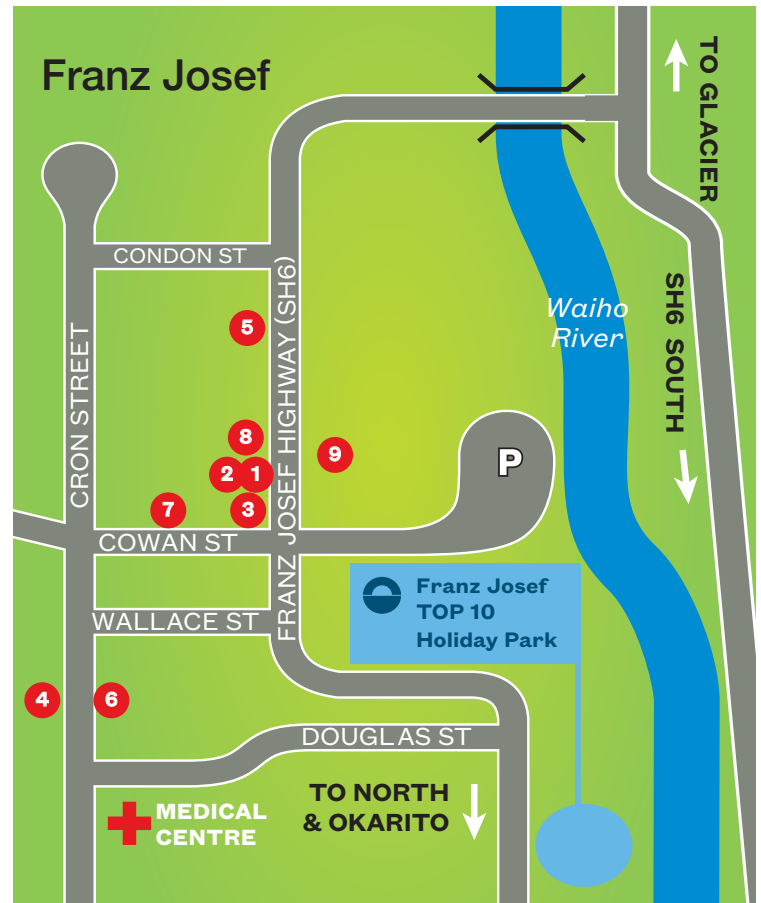

Franz Josef

TOP 10 Holiday Park

2902 Franz Josef Highway, RD 1, Franz Josef 7856, New Zealand
T: +64 3 752 0735 / 0800 467 897
E: info@franzjoseftop10.co.nz W: franzjoseftop10.co.nz

Join the **TOP 10 Club** and **SAVE 10%** right now!

SAVE 10% at TOP 10 Holiday Parks (up to $40 per stay)

SAVE $$$ everywhere with 300+ member benefits

BIG SAVINGS on Interislander ferries & on-board purchases

BIG SAVINGS on Scenic Train journeys & on-board purchases

SAVE 10% at BIG4 Holiday Parks in Australia (up to $50 per stay)

1

GLACIER HELICOPTERS
SCENIC FLIGHTS
ON WEST COAST GLACIERS

0800 800 732 | glacierhelicopters.co.nz
Main Road Franz Josef & Main Road Fox Glacier

TOP 10 Club Card Member – Local Discounts

GLACIER HELICOPTERS - $5 off when booked at TOP 10	KING TIGER RESTAURANT - 10% off	KIWI WILDLIFE CENTRE - 10% off
ACROSS COUNTRY QUAD BIKES - 10% off	SKY DIVE FRANZ JOSEF - $15 off	AIR SAFARIS - 10% off Labour weekend to Easter
THE LANDING - 10% off	HELI HIKES - $10 off	FOX AND FRANZ HELISERVICES - $20 off

Ask at Reception for many other discounts

2

ACROSS COUNTRY QUAD BIKES FRANZ JOSEF
GUIDED SCENIC ADVENTURES

the WETTER the BETTER!

PHONE 0800 234 288
www.acrosscountryquadbikes.co.nz

3

THE LANDING
RESTAURANT & BAR - FRANZ JOSEF

If you're after good, hearty portions of Southern food matched with local beer, then this is the place for you. Well priced, and a favourite with locals!

Breakfast – Lunch – Dinner
Sky Sport Live – Kids Menu Available
Main Road Franz Josef Glacier
Ph. 03 7520 229

4

KING TIGER
EASTERN EATING HOUSE & BAR

Offering food from India, China, Thailand & beyond & all at a great price.
Dine In Or Takeaway.

70 CRON STEET
FRANZ JOSEF GLACIER
03 7520 060

5

Nobody Jumps Higher

skydive franz
FRANZ JOSEF GLACIER - NZ

Book at Reception or
Phone 0800 458677
skydivefranz.co.nz

6

THE MOST **INCRECIBLE** GLACIER EXPERIENCE

FRANZ JOSEF GLACIER GUIDES

Freephone: 0800 GUIDES
www.franzjosefglacier.com

7

Wild LIFE CENTRE
WEST COAST

$2 OFF
per ticket on presentation of this map!
Award Winning Indoor Attraction
See NZ Rarest Kiwi & live Tuatara

8

AIR SAFARIS
Lake Tekapo • Franz Josef • New Zealand

Visitor Activity

- 50 minute flight • Aoraki Mount Cook & Mount Tasman • Tasman, Murchison, Franz Josef & Fox Glaciers plus much more...
- All WINDOW SEATS

9

THE EXPERIENCE OF A lifetime

HELISERVICES NZ
FOX & FRANZ

SNOW LANDINGS

scenic-flights.co.nz / 0800 800 793